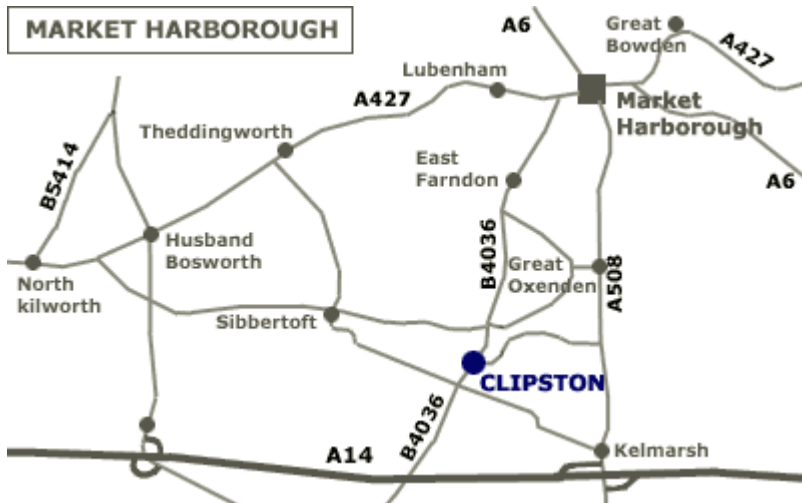

JWA Architects Location Map

JWA Architects Limited

Robert Tresham House, Naseby Road, Clipston, Market Harborough, Leicestershire LE16 9RZ

T +44 (0) 1858 525 343 F +44 (0) 1858 525 527 E office@jwa-architects.co.uk W www.jwa-architects.co.uk