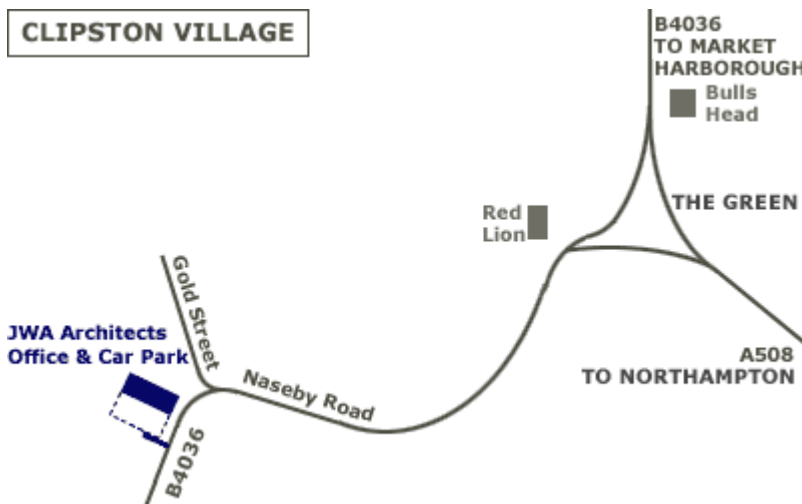

JWA Architects Location Map

JWA Architects Limited

Robert Tresham House, Naseby Road, Clipston, Market Harborough, Leicestershire LE16 9RZ

T +44 (0) 1858 525 343 F +44 (0) 1858 525 527 E office@jwa-architects.co.uk W www.jwa-architects.co.uk